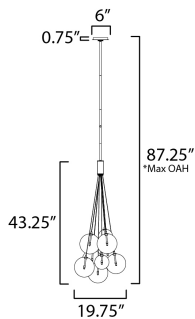

PRODUCT DESCRIPTION

Clusters of glass globes in various sizes and color are suspended from a central point and burst outward. Configurations include a 4-Light, 9-Light, and 12-Light cluster and can be mounted close to the ceiling or included down rods to extend the height. Choose from options of Clear or Frosted glass globe clusters paired with Satin Nickel frames for an airy transitional design or be bold with Mirror Smoked glass or a varied combination of the glass including amber tinted suspended on a Matte Black frame with thin black cables. Small-scaled LED G4 lamps are included with the fixtures and centered in the glass accentuating the scale of the glass.

MEASUREMENTS

DIMENSION : 19.75" L x 19.75" W x 43.25" H
 MAX OAH : 87.25" OAH
 CANOPY : 6" W x 0.75" H x 6" L
 HANGING WEIGHT : 8.14 lb

LAMPING

INPUT VOLTAGE : 120V
 LUMENS : 1,620 Rated (1,300 Del.)
 BULB : 9 x 1.8W LED G4 , 16W Total
 BULB INCLUDED : (Included)
 DIMMABLE : Y
 CRI : 90 CRI
 COLOR_TEMP : 3000K

*max overall height

FINISHES OPTION

- Black (BK)
- Satin Nickel (SN)

GLASS

Graduating Smoke 142

MATERIAL

Steel, Glass

RATINGS